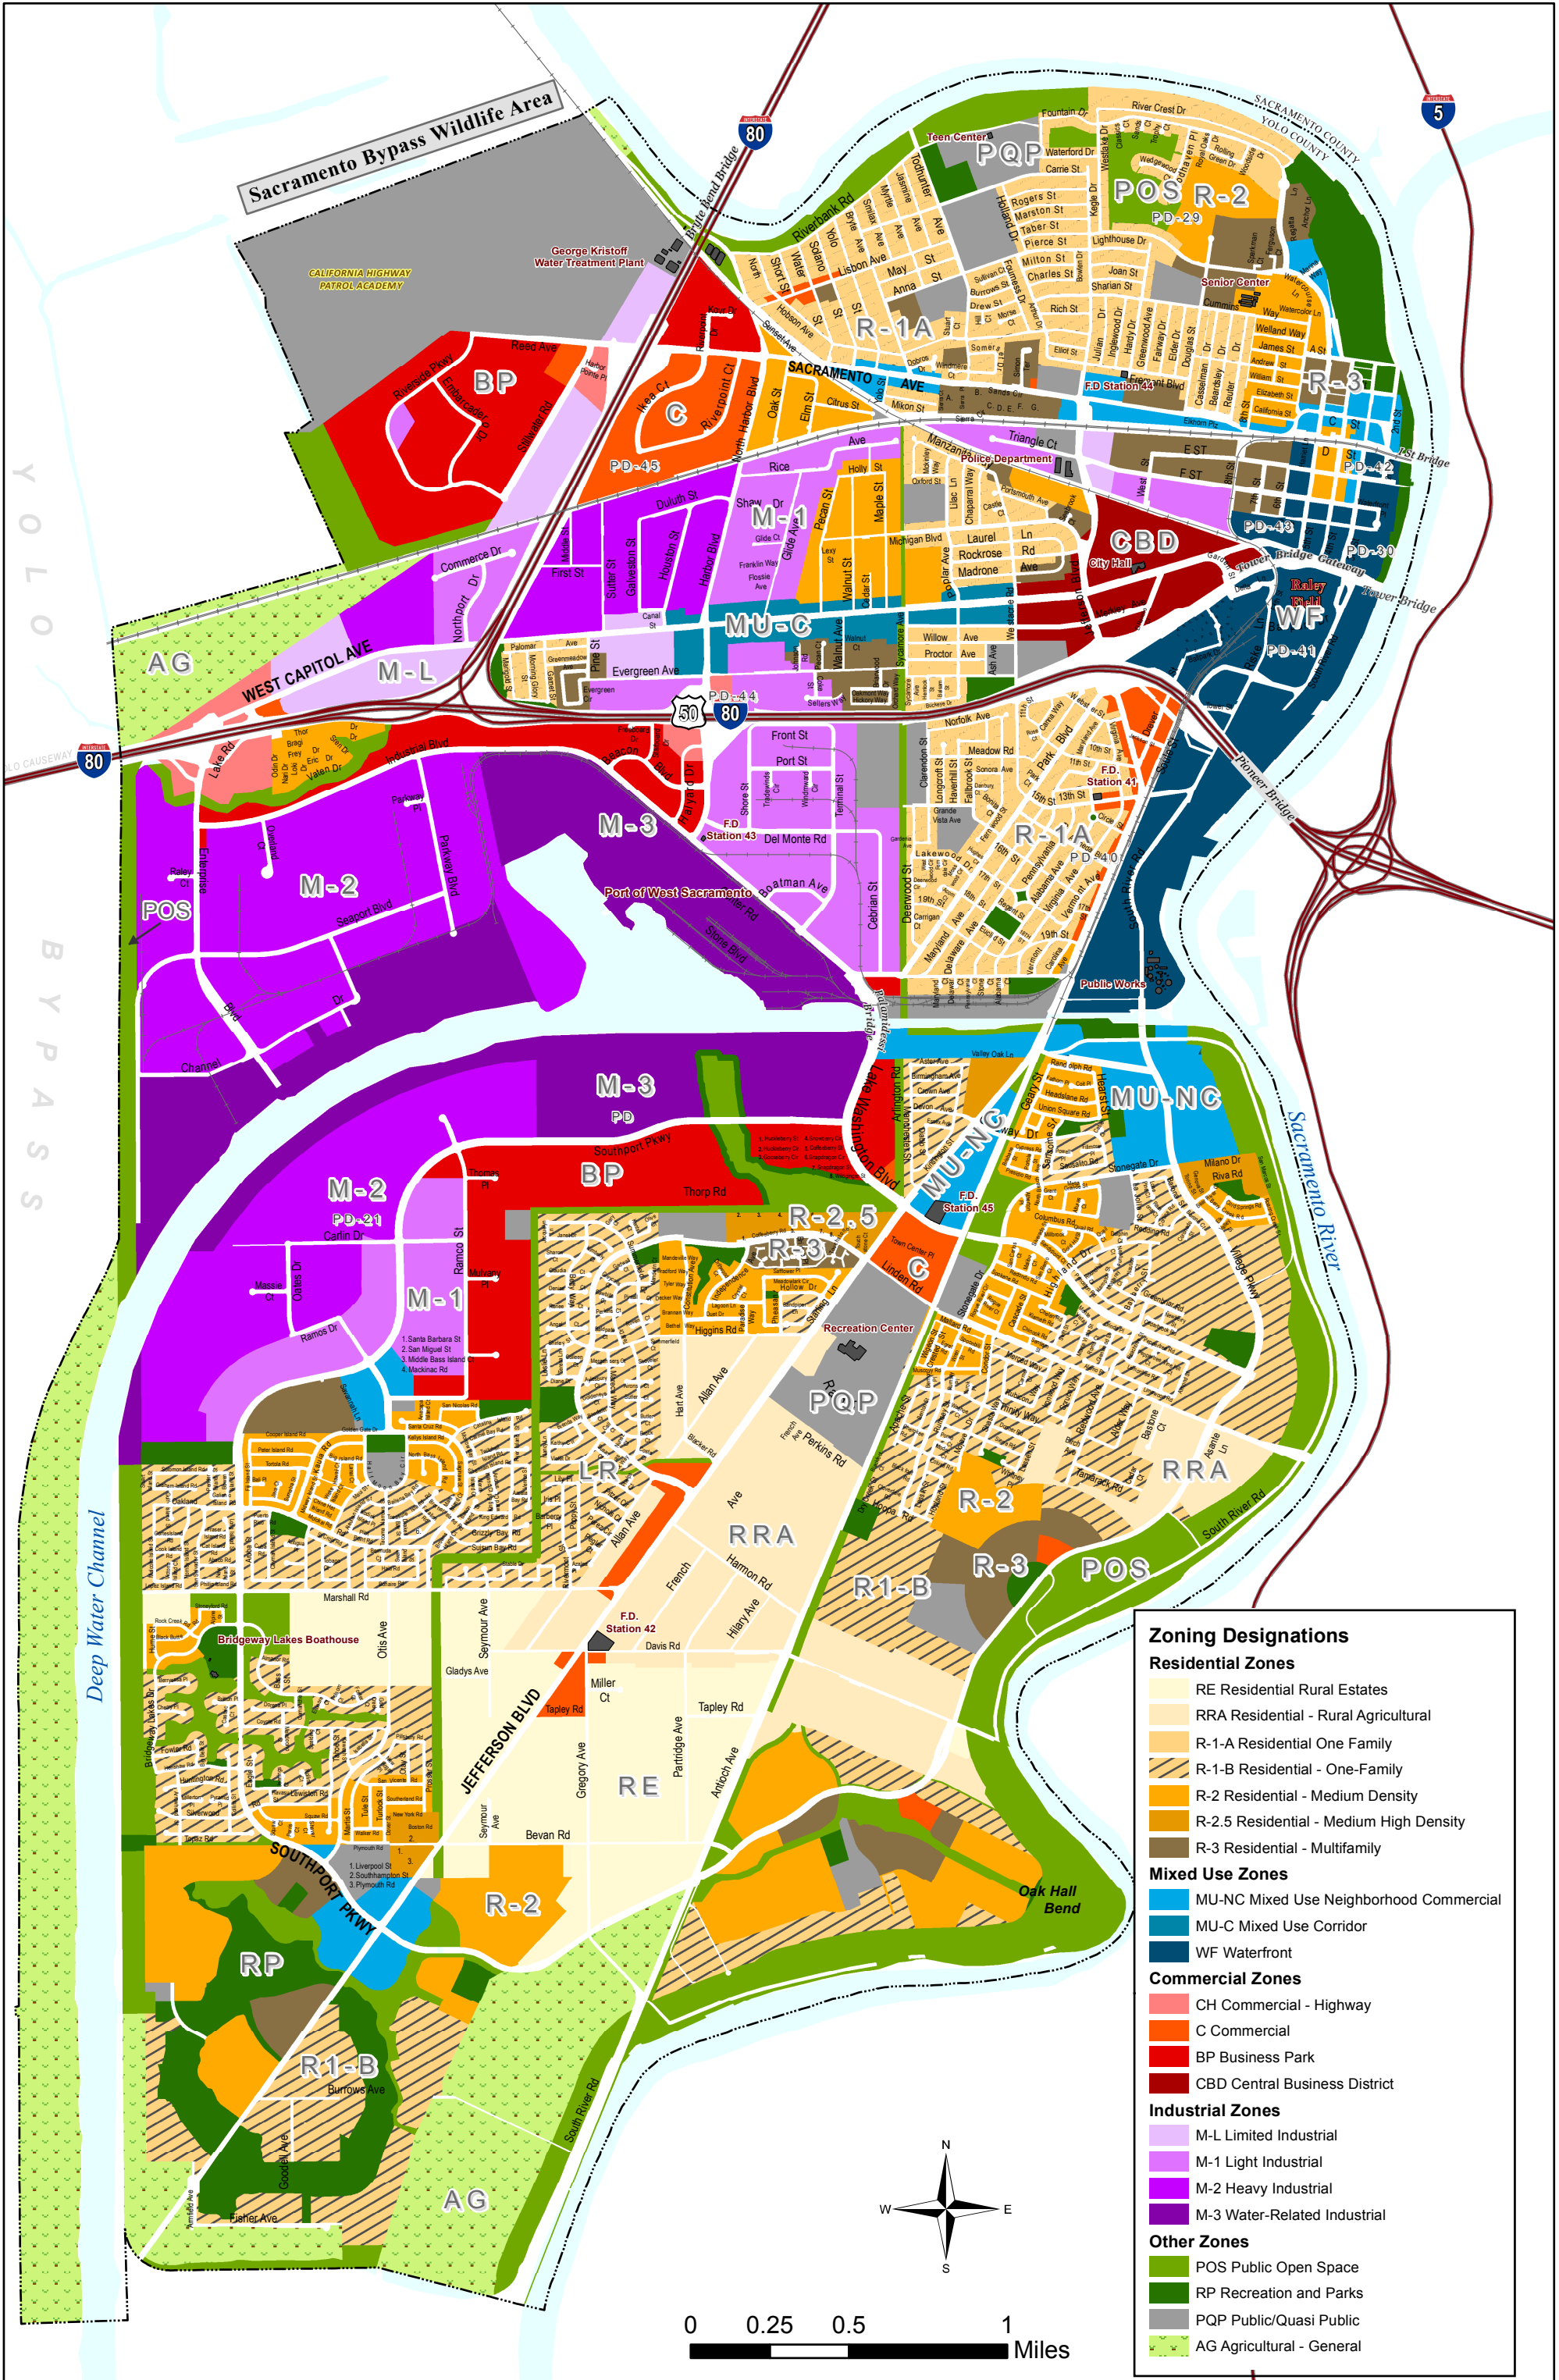

City of West Sacramento Zoning Map

Zoning Designations	
Residential Zones	
RE Residential Rural Estates	[Light Yellow Box]
RRA Residential - Rural Agricultural	[Light Orange Box]
R-1-A Residential One Family	[Orange Box]
R-1-B Residential - One-Family	[Hatched Orange Box]
R-2 Residential - Medium Density	[Dark Orange Box]
R-2.5 Residential - Medium High Density	[Brown-Orange Box]
R-3 Residential - Multifamily	[Dark Brown Box]
Mixed Use Zones	
MU-NC Mixed Use Neighborhood Commercial	[Light Blue Box]
MU-C Mixed Use Corridor	[Medium Blue Box]
WF Waterfront	[Dark Blue Box]
Commercial Zones	
CH Commercial - Highway	[Light Red Box]
C Commercial	[Orange-Red Box]
BP Business Park	[Red Box]
CBD Central Business District	[Dark Red Box]
Industrial Zones	
M-L Limited Industrial	[Light Purple Box]
M-1 Light Industrial	[Medium Purple Box]
M-2 Heavy Industrial	[Dark Purple Box]
M-3 Water-Related Industrial	[Violet Box]
Other Zones	
POS Public Open Space	[Light Green Box]
RP Recreation and Parks	[Dark Green Box]
PQP Public/Quasi Public	[Grey Box]
AG Agricultural - General	[Light Green Box with Dotted Pattern]